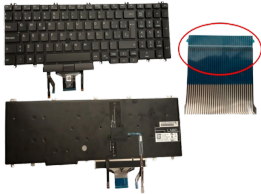

## Descripción del Producto

**KEY0833 DELL SPANISH IBERO WITH ALPHANUMERIC BLACK KEYS WITH POINTSTICK WITH BACKLIT NOT BLACK FRAME DOWN CENTRAL CONNECTOR WITH TRACKPAD - KEY0833**

Soluciones Integrales En Tecnología Global Office S.A. DE C.V.