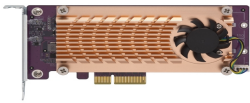

domingo, 24 de noviembre de 2024 , 01:40 AM.

Descripción del Producto

QNAP QM2-2P-244A DUAL M2 22110/2280 PCIE SSD EXPANSION CARD PCIE GEN2 X4 LOW-PROFILE BRACKET PRE-LOADED LOW-PROFILE FLAT AND FULL-HEIGHT ARE BUNDLED SHORTER VERSION TO SUPPORT TVS-X82/TS-X77 PCIE SLOT 2 SLOT 3