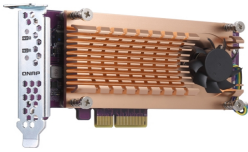

miércoles, 12 de febrero de 2025 , 09:58 AM.

Descripción del Producto

QNAP QM2-2P-344 DUAL M2 PCIE SSD EXPANSION CARD SUPPORTS UP TO TWO M2 2280/22110 FORMFACTOR M2 PCIE GEN3 X4 SSDS PCIE GEN3 X4 HOST INTERFACE LOW-PROFILE BRACKET PRE-LOADED LOW-PROFILE FLAT AND FULL-HEIGHT ARE BUNDLED