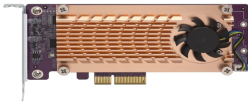

sábado, 18 de enero de 2025 , 13:00 PM.

Descripción del Producto

QNAP QM2-2S-220A DUAL M.2 22110/2280 SATA SSD EXPANSION CARD PCIE GEN2 X2 LOW-PROFILE BRACKET PRE-LOADED LOW-PROFILE FLAT AND FULL-HEIGHT ARE BUNDLED SHORTER VERSION TO SUPPORT TVS-X82/TS-X77 PCIE SLOT 2 SLOT 3