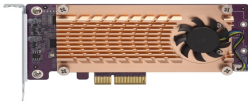

domingo, 24 de noviembre de 2024 , 02:40 AM.

Descripción del Producto

QNAP QM2-2S-220A DUAL M2 22110/2280 SATA SSD EXPANSION CARD PCIE GEN2 X2 LOW-PROFILE BRACKET PRE-LOADED LOW-PROFILE FLAT AND FULL-HEIGHT ARE BUNDLED SHORTER VERSION TO SUPPORT TVS-X82/TS-X77 PCIE SLOT 2 SLOT 3