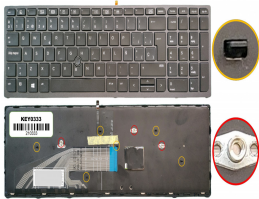

Tuesday, 19 de May de 2026 , 12:26 PM.

Descripción del Producto

**KEY0333 HP SPANISH IBERO WITH ALPHANUMERIC BLACK KEYS WITH
POINTSTICK WITH BACKLIT WITH DARK GRAY FRAME CENTRAL CONNECTOR -
KEY0333**

Soluciones Integrales En Tecnología Global Office S.A. DE C.V.