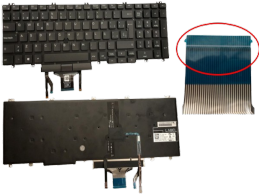

Tuesday, 19 de May de 2026 , 15:42 PM.

Descripción del Producto

KEY0833 DELL SPANISH IBERO WITH ALPHANUMERIC BLACK KEYS WITH POINTSTICK WITH BACKLIT NOT BLACK FRAME DOWN CENTRAL CONNECTOR WITH TRACKPAD - KEY0833